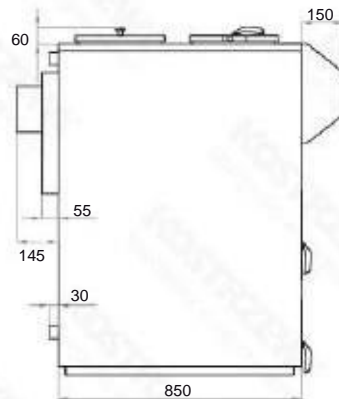

## Dimensions - Pellets Fuzzy Logic 2 40kW

Front view

Side view

View from the top