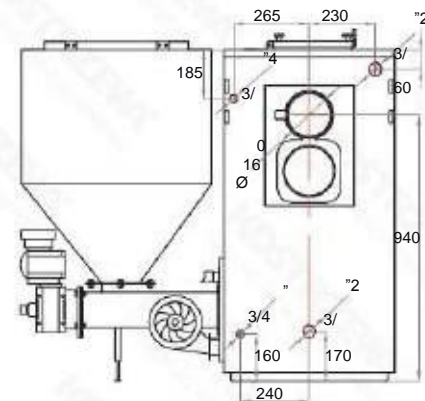

## Dimensions - Pellets Fuzzy Logic 2 40kW

Front view

Side view

View from the top