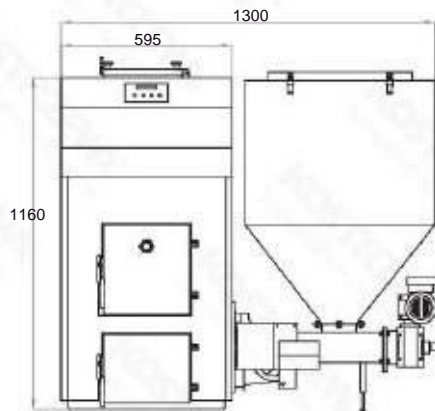

## Dimensions - Pellets Fuzzy Logic 2 40kW

Front view

Side view

View from the top